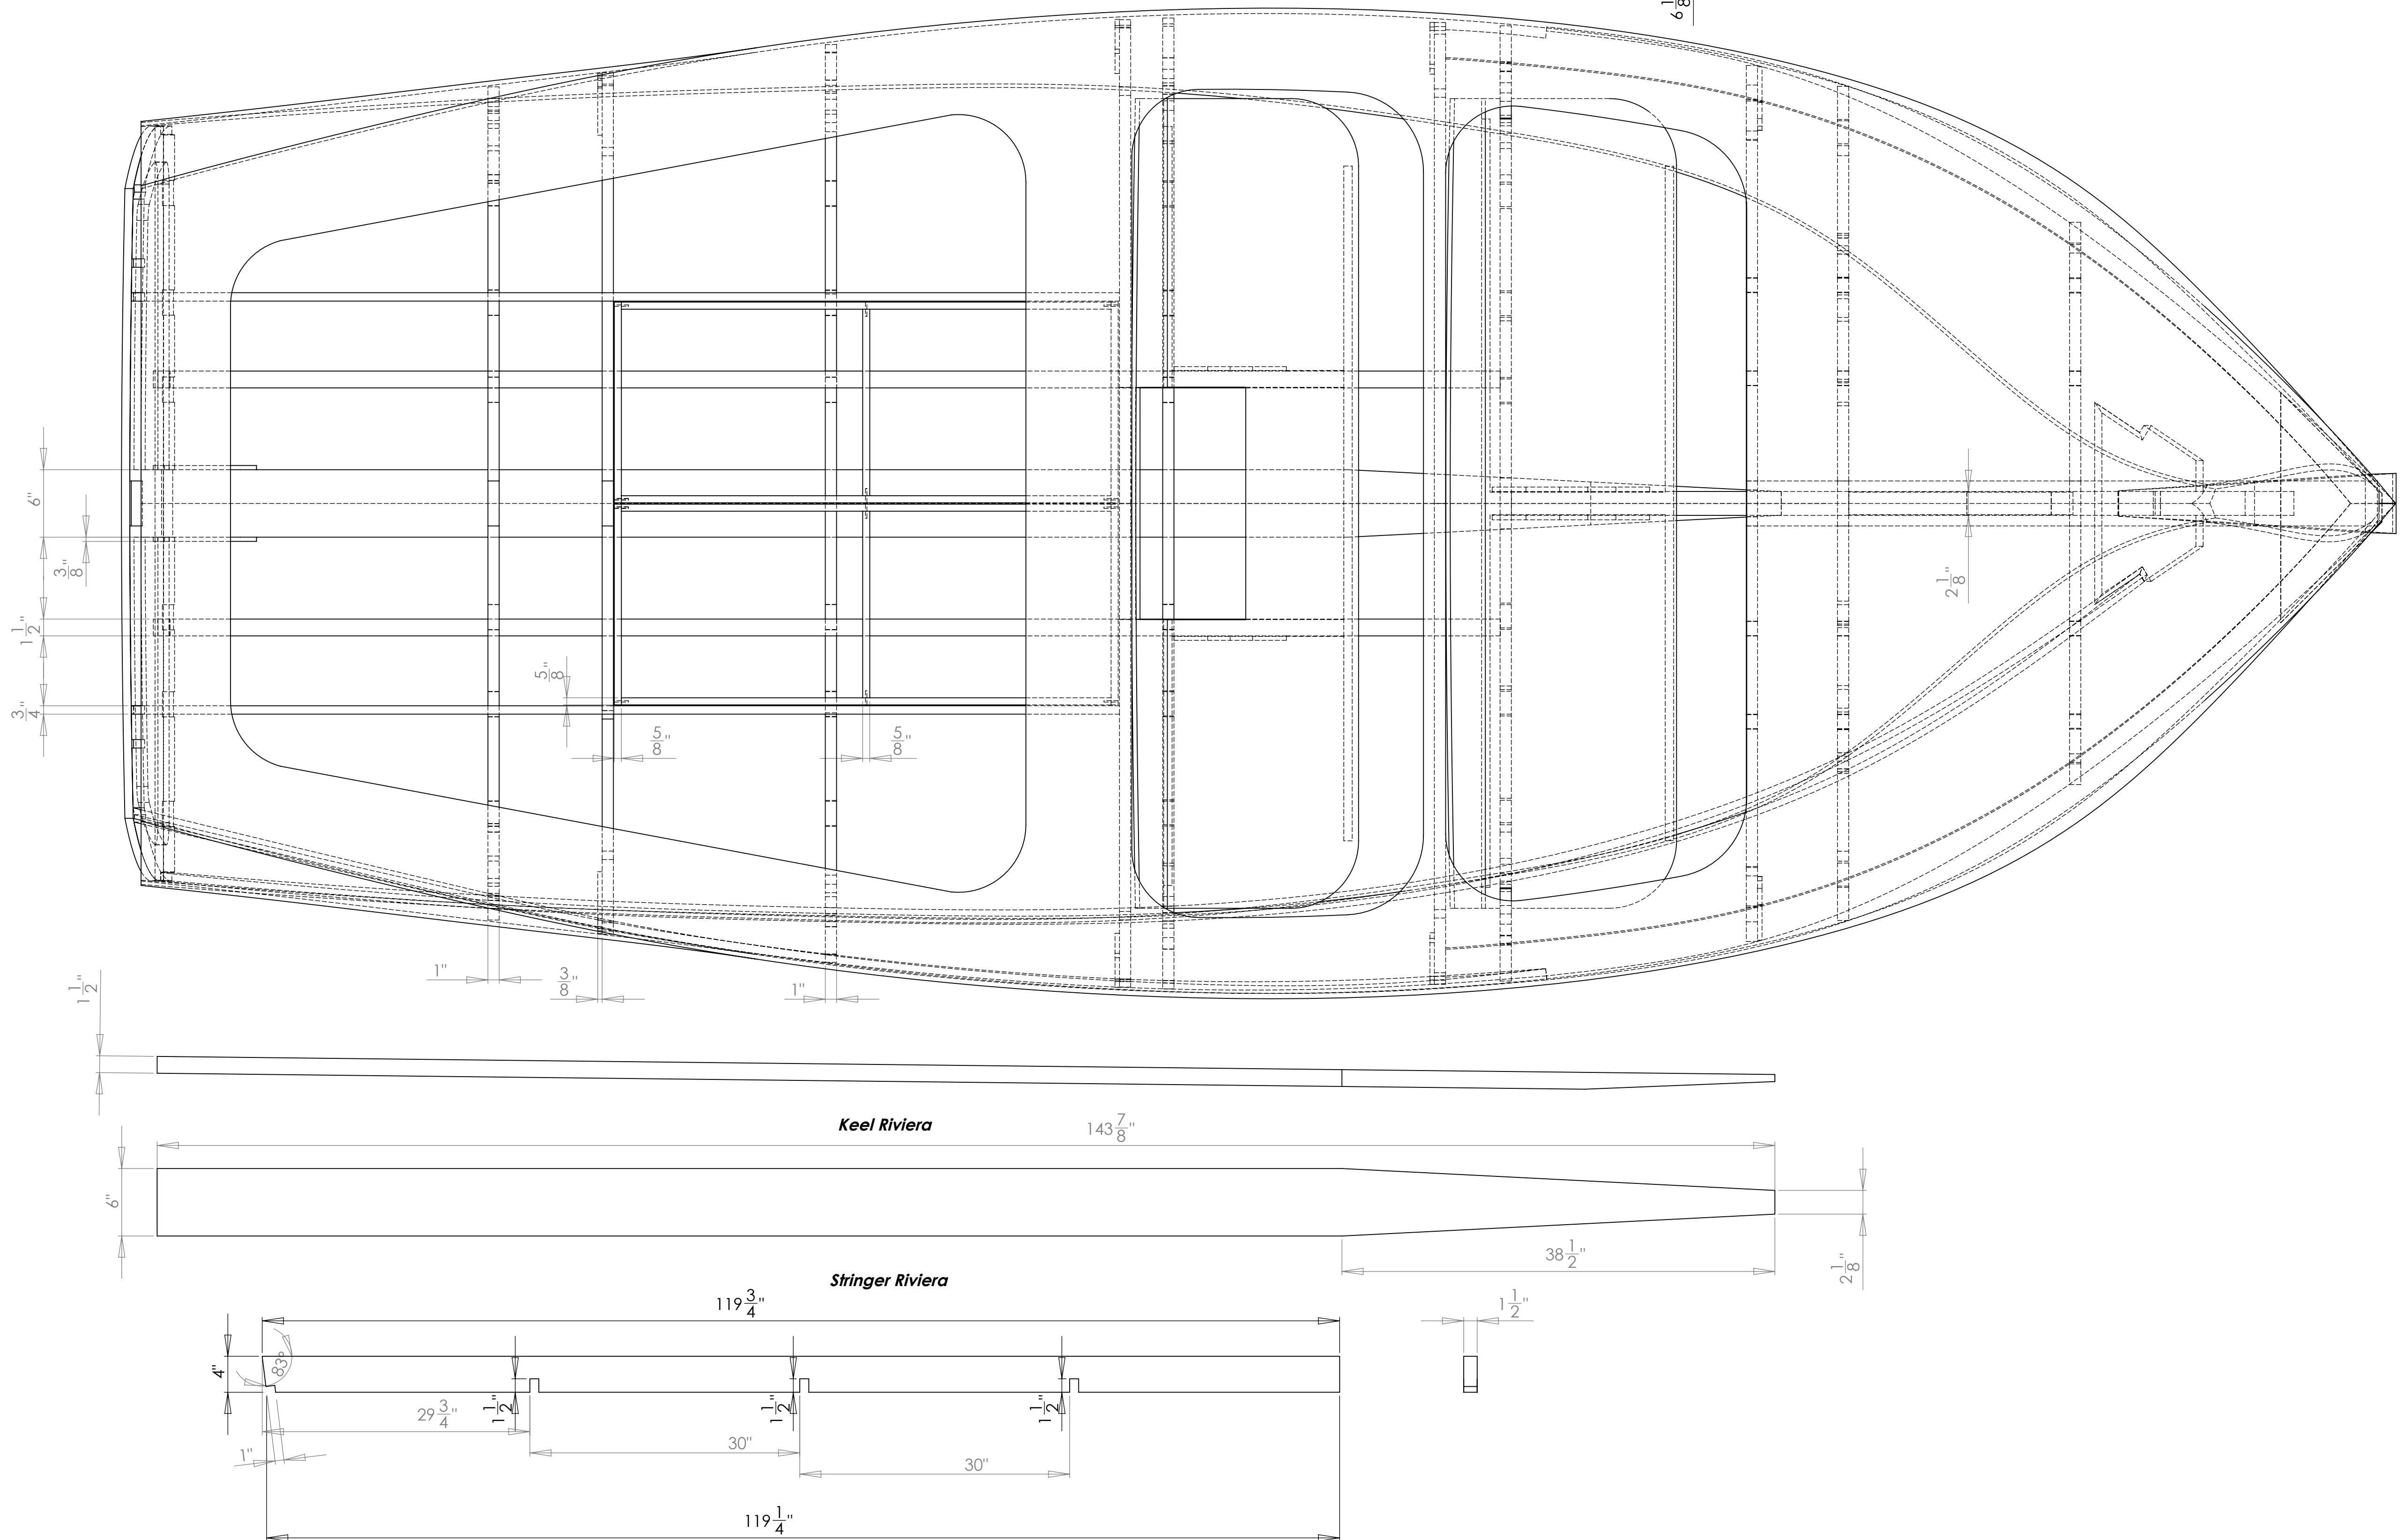

Riviera 17 Foot

Base Line to Keel points on frame

Riviera 17 Foot

ITEM NO.	PART NUMBER	DESCRIPTION	QTY.
1	Frame 1 R		1
2	Frame 2 R		1
3	Frame 3 R		1
4	Frame 4 R		1
5	Frame 5 R		1
6	Frame 6 R		1
7	Keel Riviera 17		1
8	Deck beam 4a R		1
9	Deck beam 3a R		1
10	Deck beam 2a R		1
11	Stringer R		2
12	Deck beam 1a R		1
13	Hatch batten R		1
14	MirrorHatch batten R		1
15	Stem Plan Riviera		1
16	Lower Stem R		1
17	Intermediate Stem R		1
18	Upper Stem R		1
19	Chine Knee R		1
20	Breasthook R		1
21	Fore seat strut R		2
22	Aft seat strut R		2
23	Fore seat R		1
24	Aft seat R		1
25	Hatch side inner R		1
26	Hatch beam 1 R		1
27	Hatch beam 2 R		1
28	Hatch side outer R		1
29	Hatch beam 3 R		1
30	MirrorHatch side inner R		1
31	MirrorHatch beam 1 R		1
32	MirrorHatch beam 2 R		1
33	MirrorHatch side outer R		1
34	MirrorHatch beam 3 R		1
35	Transom outer R		1
36	Transom knee Riviera		2
37	Beam knee 4a R		1
38	MirrorBeam knee 4a R		1
39	Beam Knee 3a R		1
40	Beam Knee 2a R		2
41	Beam Knee 1b R		1
42	MirrorBeam Knee 1b R		1
43	MirrorBeam Knee 3a R		1
44	Lower Stem knee R		1
45	Deck beam 1b R\Riviera 17 Assay		1