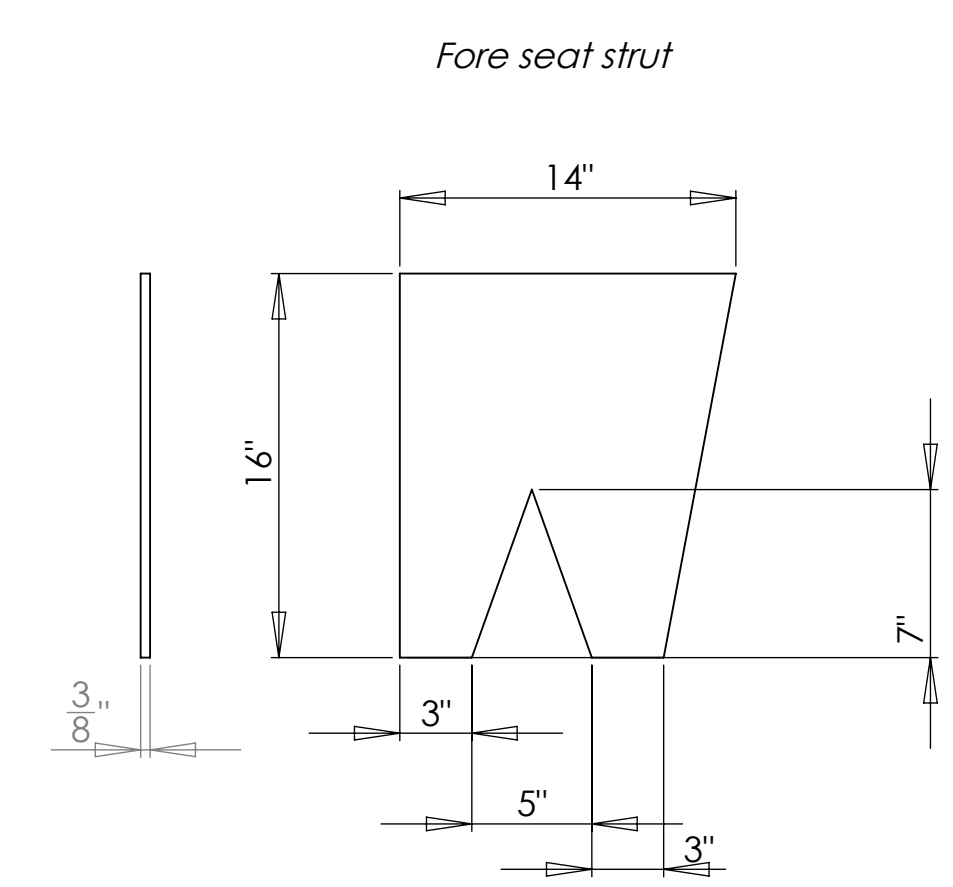

Riviera 17 Foot

Base Line to Keel points on frame

Riviera 17 Foot

ITEM NO.	PART NUMBER	DESCRIPTION	QTY.
1	Frame 1 R		1
2	Frame 2 R		1
3	Frame 3 R		1
4	Frame 4 R		1
5	Frame 5 R		1
6	Frame 6 R		1
7	Keel Riviera 17		1
8	Deck beam 4a R		1
9	Deck beam 3a R		1
10	Deck beam 2a R		1
11	Stringer R		2
12	Deck beam 1a R		1
13	Hatch batten R		1
14	MirrorHatch batten R		1
15	Stem Plan Riviera		1
16	Lower Stem R		1
17	Intermediate Stem R		1
18	Upper Stem R		1
19	Chine Knee R		1
20	Breasthook R		1
21	Fore seat strut R		2
22	Aft seat strut R		2
23	Fore seat R		1
24	Aft seat R		1
25	Hatch side inner R		1
26	Hatch beam 1 R		1
27	Hatch beam 2 R		1
28	Hatch side outer R		1
29	Hatch beam 3 R		1
30	MirrorHatch side inner R		1
31	MirrorHatch beam 1 R		1
32	MirrorHatch beam 2 R		1
33	MirrorHatch side outer R		1
34	MirrorHatch beam 3 R		1
35	Transom outer R		1
36	Transom knee Riviera		2
37	Beam knee 4a R		1
38	MirrorBeam knee 4a R		1
39	Beam Knee 3a R		1
40	Beam Knee 2a R		2
41	Beam Knee 1b R		1
42	MirrorBeam Knee 1b R		1
43	MirrorBeam Knee 3a R		1
44	Lower Stem knee R		1
45	Deck beam 1b R\Riviera 17 Assay		1