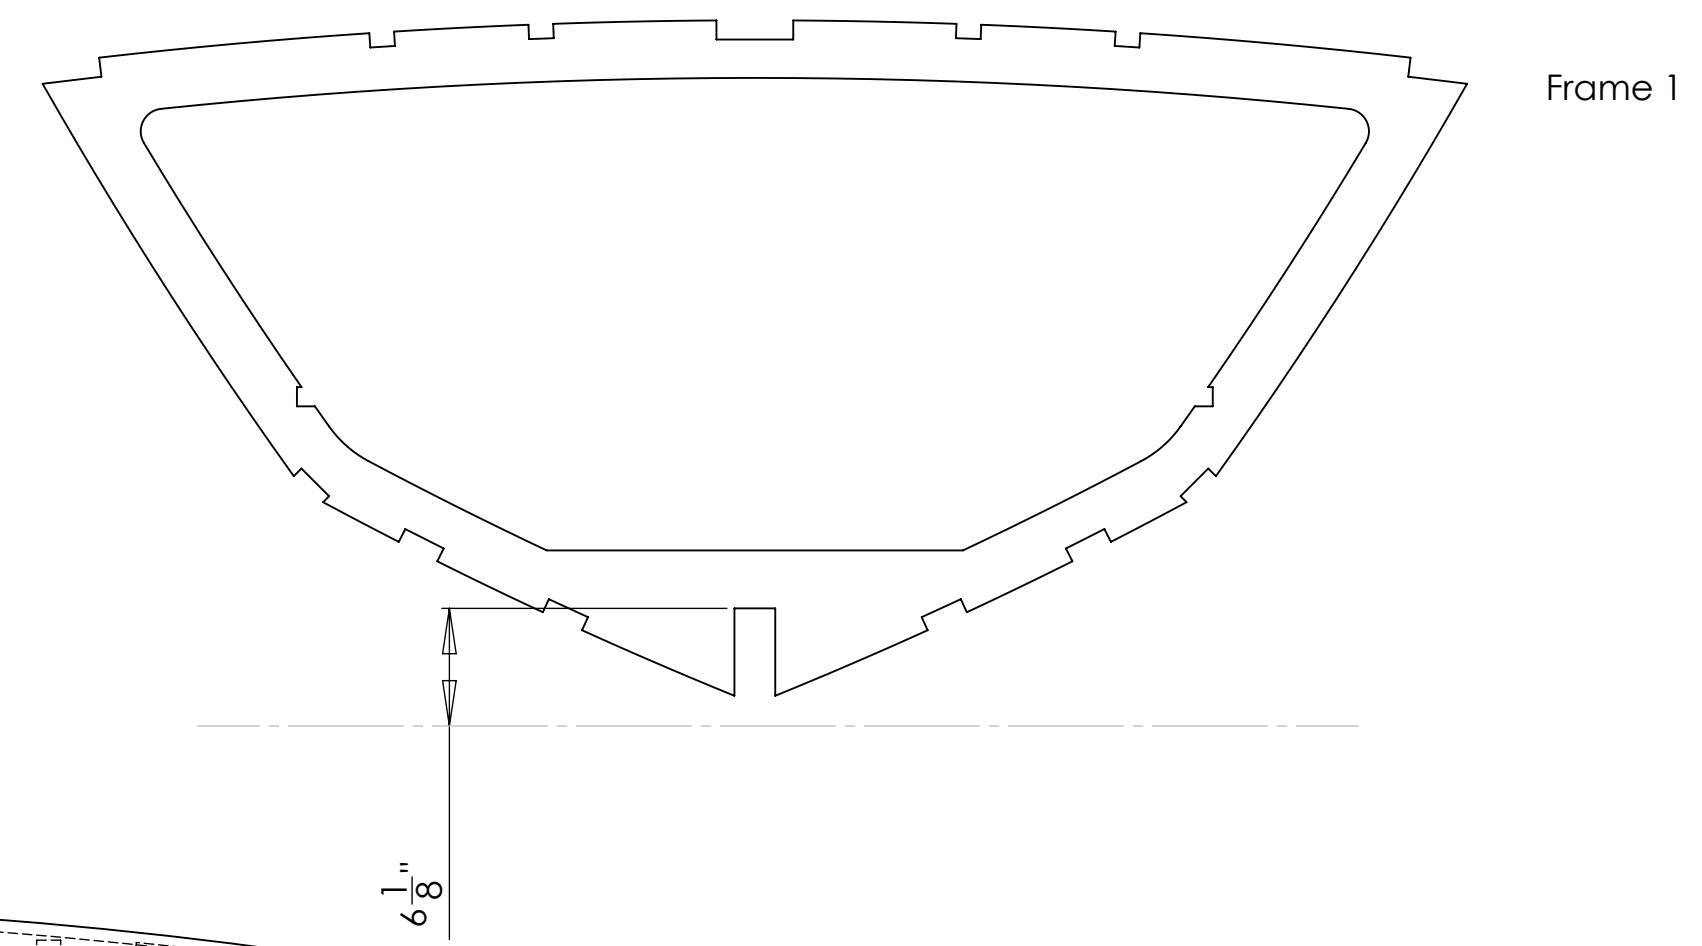

Riviera 17 Foot

Base Line to Keel points on frame

Riviera 17 Foot

ITEM NO.	PART NUMBER	DESCRIPTION	QTY.
1	Frame 1 R		1
2	Frame 2 R		1
3	Frame 3 R		1
4	Frame 4 R		1
5	Frame 5 R		1
6	Frame 6 R		1
7	Keel Riviera 17		1
8	Deck beam 4a R		1
9	Deck beam 3a R		1
10	Deck beam 2a R		1
11	Stringer R		2
12	Deck beam 1a R		1
13	Hatch batten R		1
14	MirrorHatch batten R		1
15	Stem Plan Riviera		1
16	Lower Stem R		1
17	Intermediate Stem R		1
18	Upper Stem R		1
19	Chine Knee R		1
20	Breasthook R		1
21	Fore seat strut R		2
22	Aft seat strut R		2
23	Fore seat R		1
24	Aft seat R		1
25	Hatch side inner R		1
26	Hatch beam 1 R		1
27	Hatch beam 2 R		1
28	Hatch side outer R		1
29	Hatch beam 3 R		1
30	MirrorHatch side inner R		1
31	MirrorHatch beam 1 R		1
32	MirrorHatch beam 2 R		1
33	MirrorHatch side outer R		1
34	MirrorHatch beam 3 R		1
35	Transom outer R		1
36	Transom knee Riviera		2
37	Beam knee 4a R		1
38	MirrorBeam knee 4a R		1
39	Beam Knee 3a R		1
40	Beam Knee 2a R		2
41	Beam Knee 1b R		1
42	MirrorBeam Knee 1b R		1
43	MirrorBeam Knee 3a R		1
44	Lower Stem knee R		1
45	Deck beam 1b R\Riviera 17 Assay		1