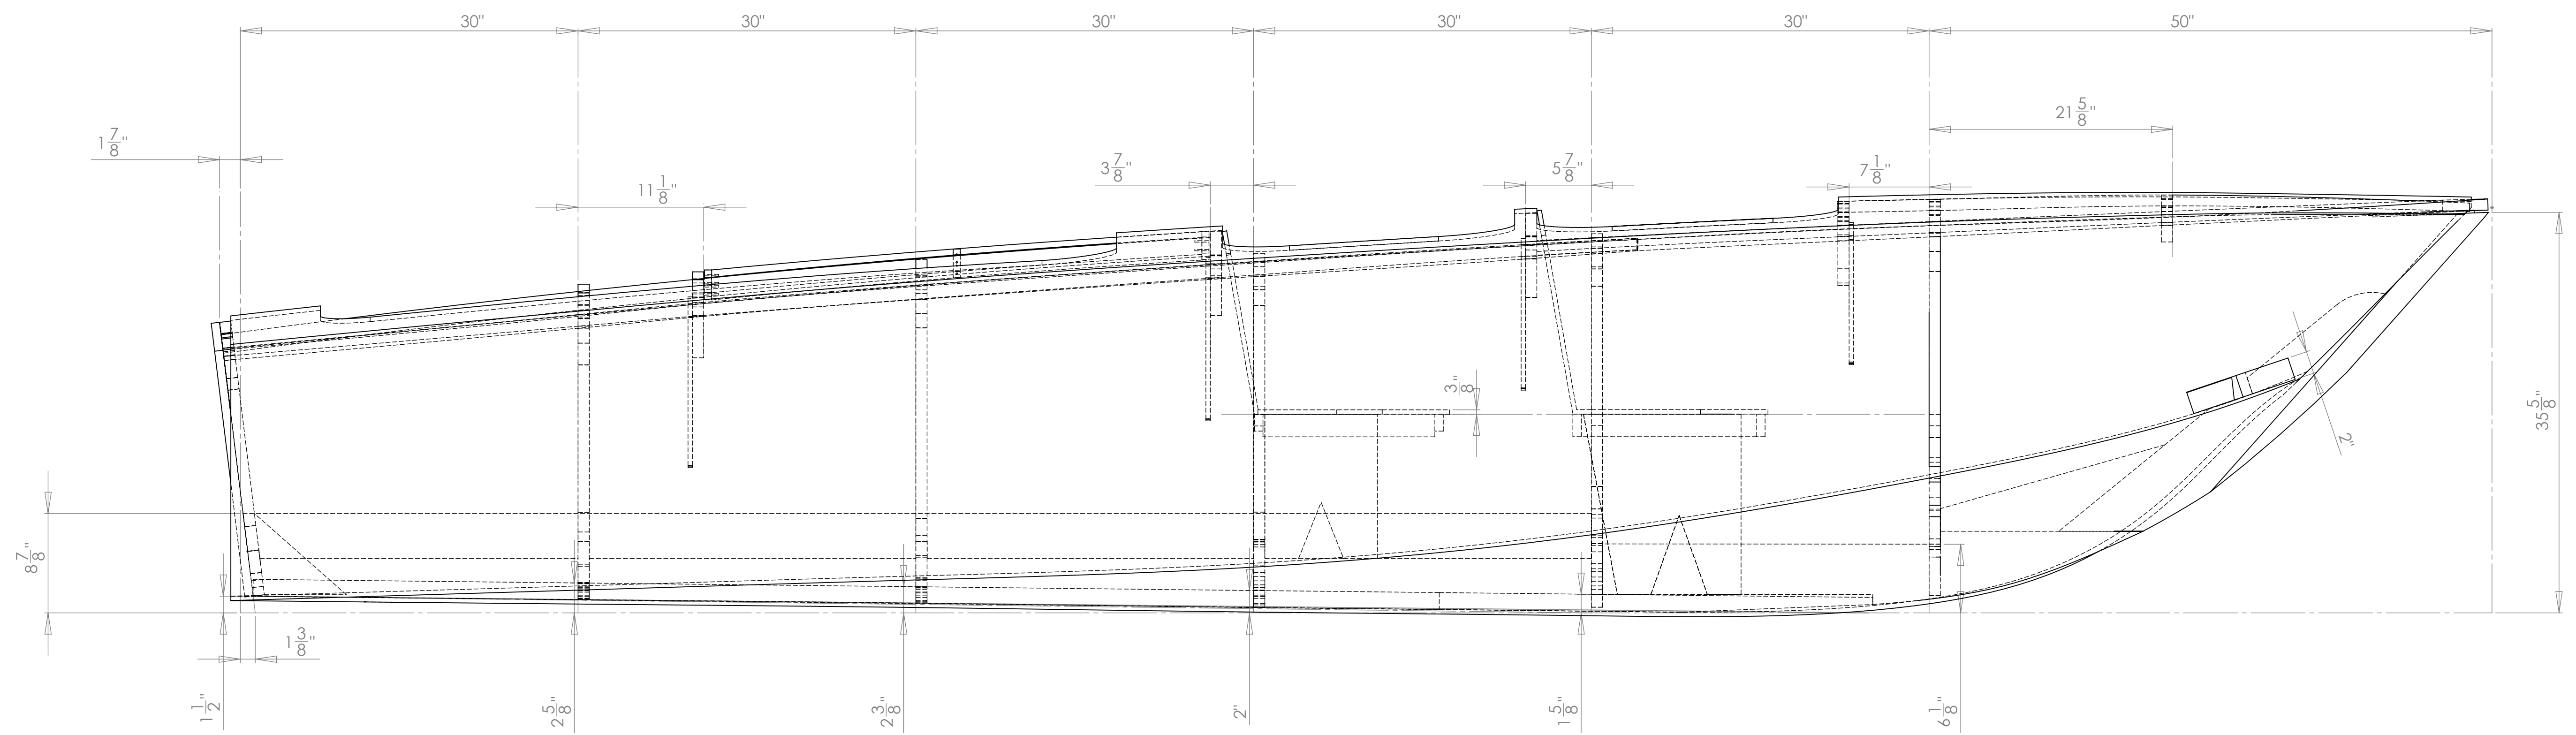

Riviera 17 Foot

Base Line to Keel points on frame

Riviera 17 Foot

ITEM NO.	PART NUMBER	DESCRIPTION	QTY.
1	Frame 1 R		1
2	Frame 2 R		1
3	Frame 3 R		1
4	Frame 4 R		1
5	Frame 5 R		1
6	Frame 6 R		1
7	Keel Riviera 17		1
8	Deck beam 4a R		1
9	Deck beam 3a R		1
10	Deck beam 2a R		1
11	Stringer R		2
12	Deck beam 1a R		1
13	Hatch batten R		1
14	MirrorHatch batten R		1
15	Stem Plan Riviera		1
16	Lower Stem R		1
17	Intermediate Stem R		1
18	Upper Stem R		1
19	Chine Knee R		1
20	Breasthook R		1
21	Fore seat strut R		2
22	Aft seat strut R		2
23	Fore seat R		1
24	Aft seat R		1
25	Hatch side inner R		1
26	Hatch beam 1 R		1
27	Hatch beam 2 R		1
28	Hatch side outer R		1
29	Hatch beam 3 R		1
30	MirrorHatch side inner R		1
31	MirrorHatch beam 1 R		1
32	MirrorHatch beam 2 R		1
33	MirrorHatch side outer R		1
34	MirrorHatch beam 3 R		1
35	Transom outer R		1
36	Transom knee Riviera		2
37	Beam knee 4a R		1
38	MirrorBeam knee 4a R		1
39	Beam Knee 3a R		1
40	Beam Knee 2a R		2
41	Beam Knee 1b R		1
42	MirrorBeam Knee 1b R		1
43	MirrorBeam Knee 3a R		1
44	Lower Stem knee R		1
45	Deck beam 1b R\Riviera 17 Assay		1