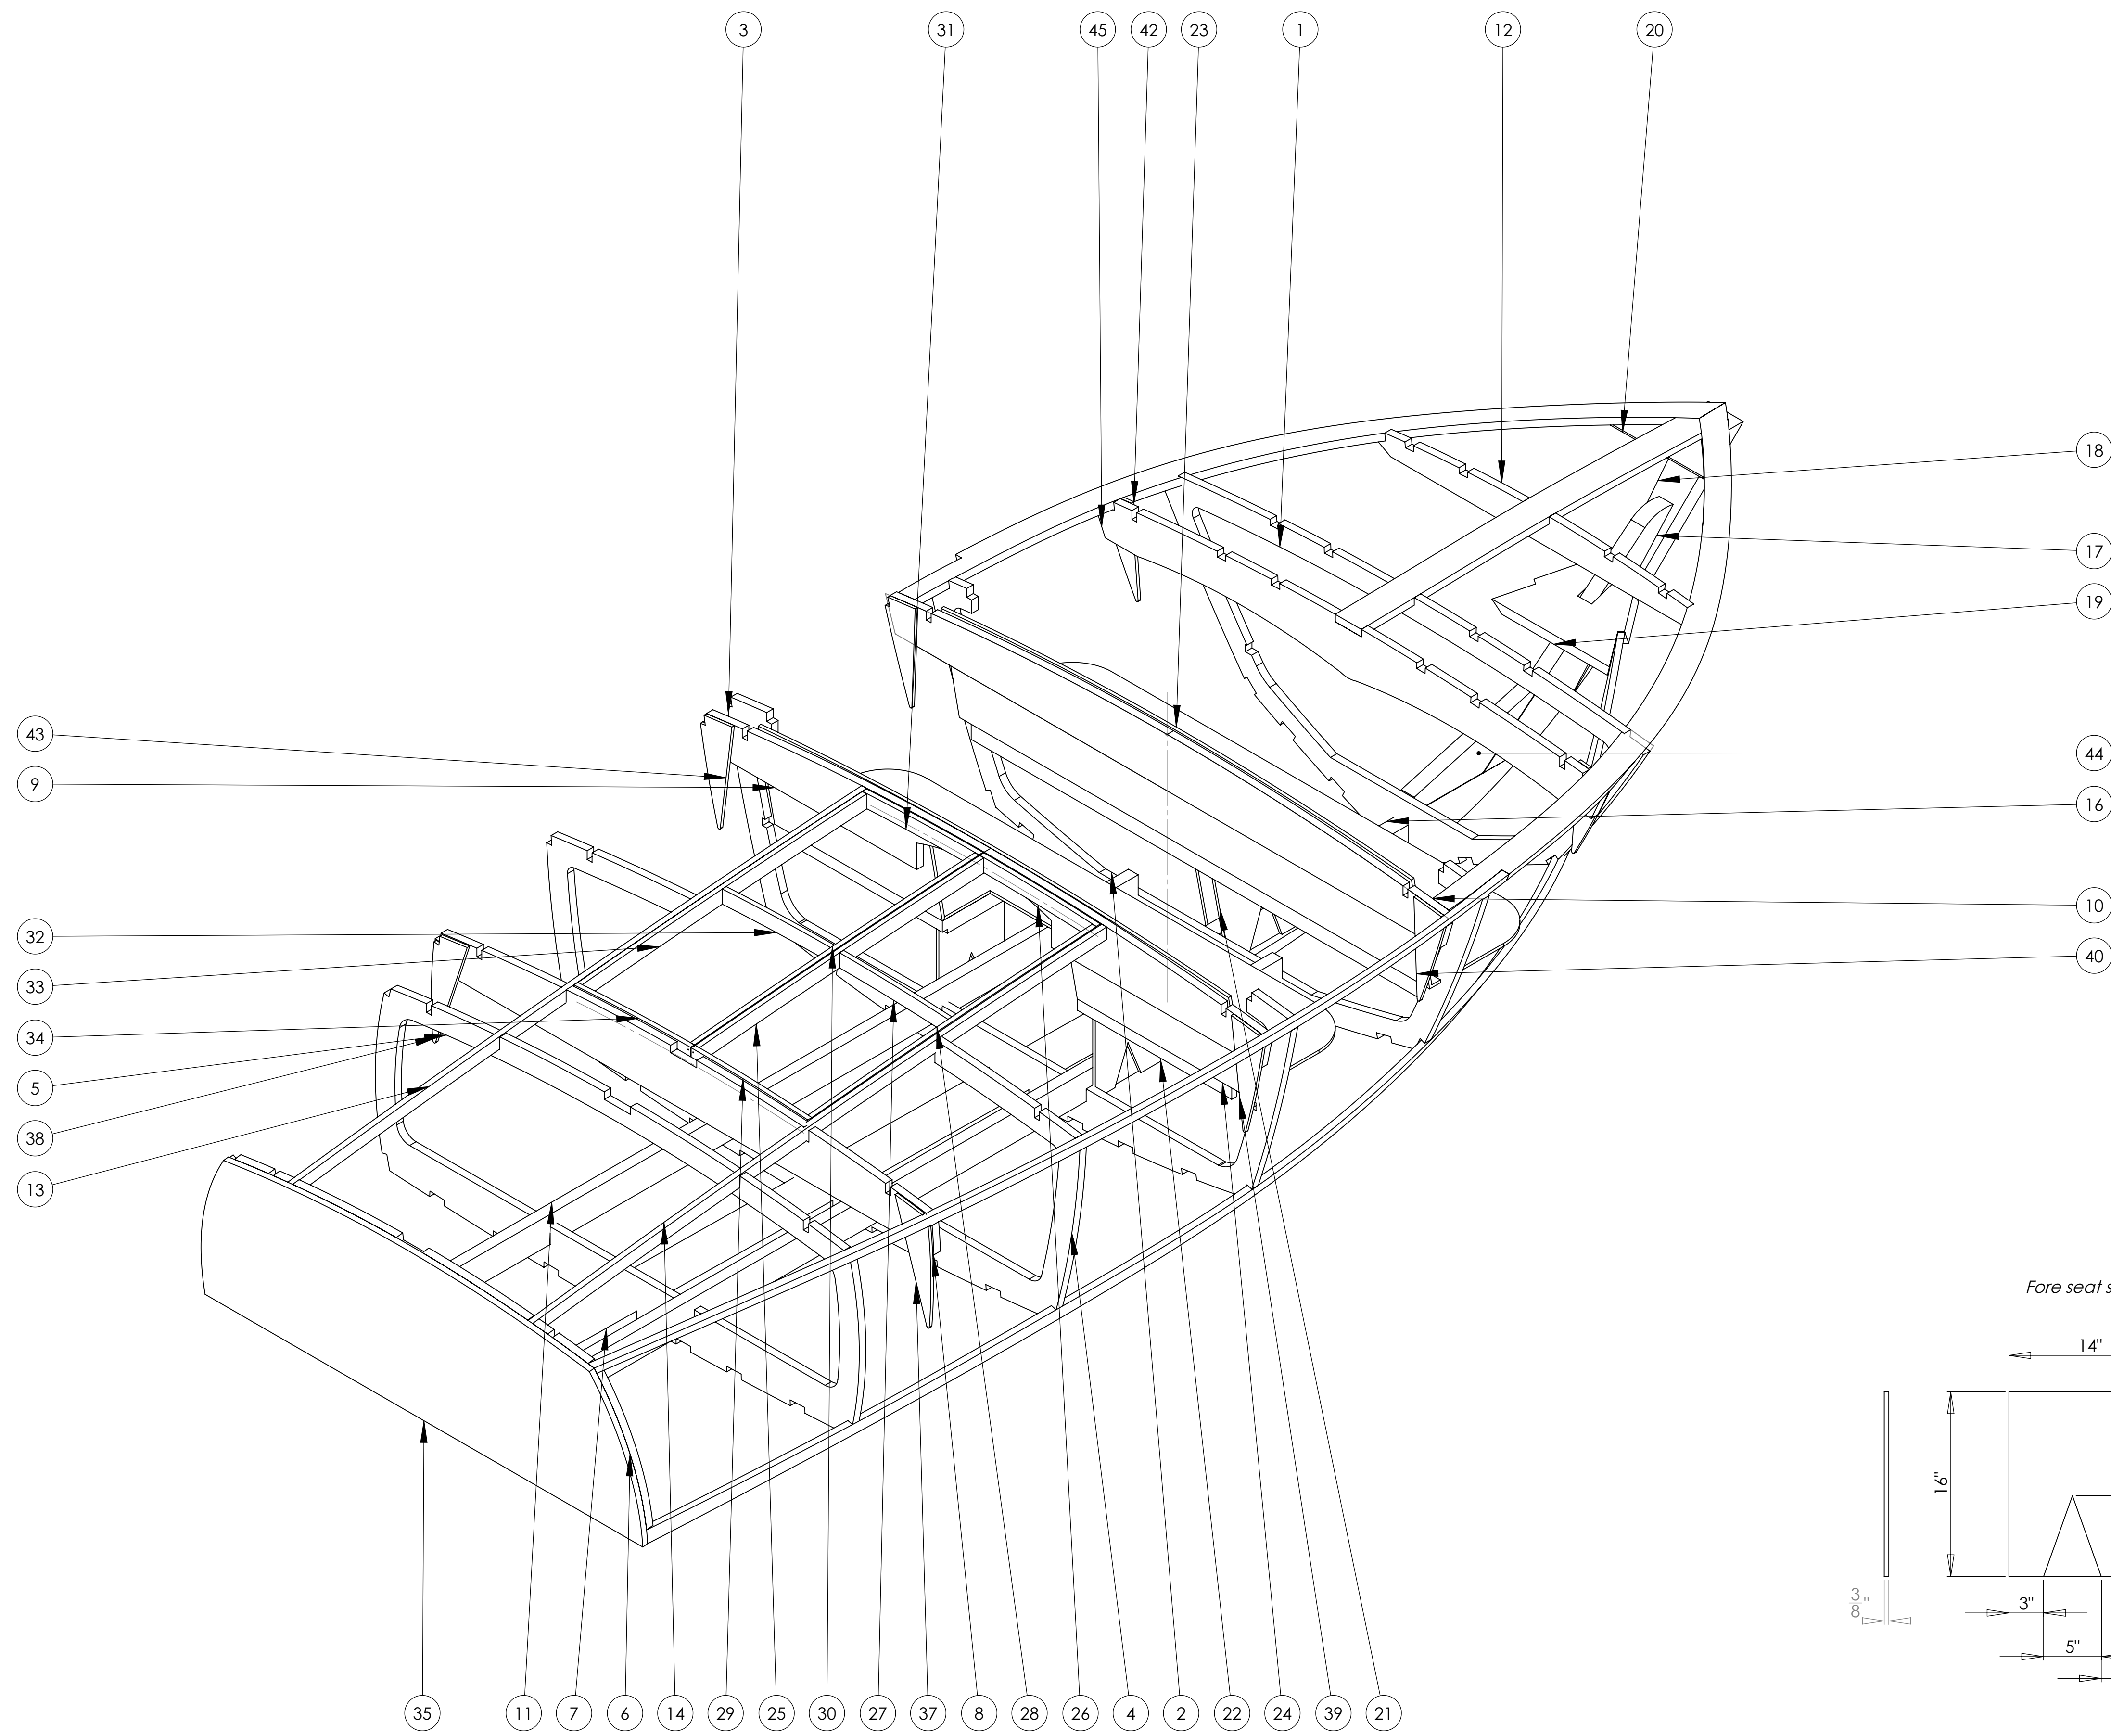

Riviera 17 Foot

Base Line to Keel points on frame

Riviera 17 Foot

ITEM NO.	PART NUMBER	DESCRIPTION	QTY.
1	Frame 1 R		1
2	Frame 2 R		1
3	Frame 3 R		1
4	Frame 4 R		1
5	Frame 5 R		1
6	Frame 6 R		1
7	Keel Riviera 17		1
8	Deck beam 4a R		1
9	Deck beam 3a R		1
10	Deck beam 2a R		1
11	Stringer R		2
12	Deck beam 1a R		1
13	Hatch batten R		1
14	MirrorHatch batten R		1
15	Stem Plan Riviera		1
16	Lower Stem R		1
17	Intermediate Stem R		1
18	Upper Stem R		1
19	Chine Knee R		1
20	Breasthook R		1
21	Fore seat strut R		2
22	Aft seat strut R		2
23	Fore seat R		1
24	Aft seat R		1
25	Hatch side inner R		1
26	Hatch beam 1 R		1
27	Hatch beam 2 R		1
28	Hatch side outer R		1
29	Hatch beam 3 R		1
30	MirrorHatch side inner R		1
31	MirrorHatch beam 1 R		1
32	MirrorHatch beam 2 R		1
33	MirrorHatch side outer R		1
34	MirrorHatch beam 3 R		1
35	Transom outer R		1
36	Transom knee Riviera		2
37	Beam knee 4a R		1
38	MirrorBeam knee 4a R		1
39	Beam Knee 3a R		1
40	Beam Knee 2a R		2
41	Beam Knee 1b R		1
42	MirrorBeam Knee 1b R		1
43	MirrorBeam Knee 3a R		1
44	Lower Stem knee R		1
45	Deck beam 1b R\Riviera 17 Assay		1

Aft Seat assay Riviera

Fore Seat assay Riviera