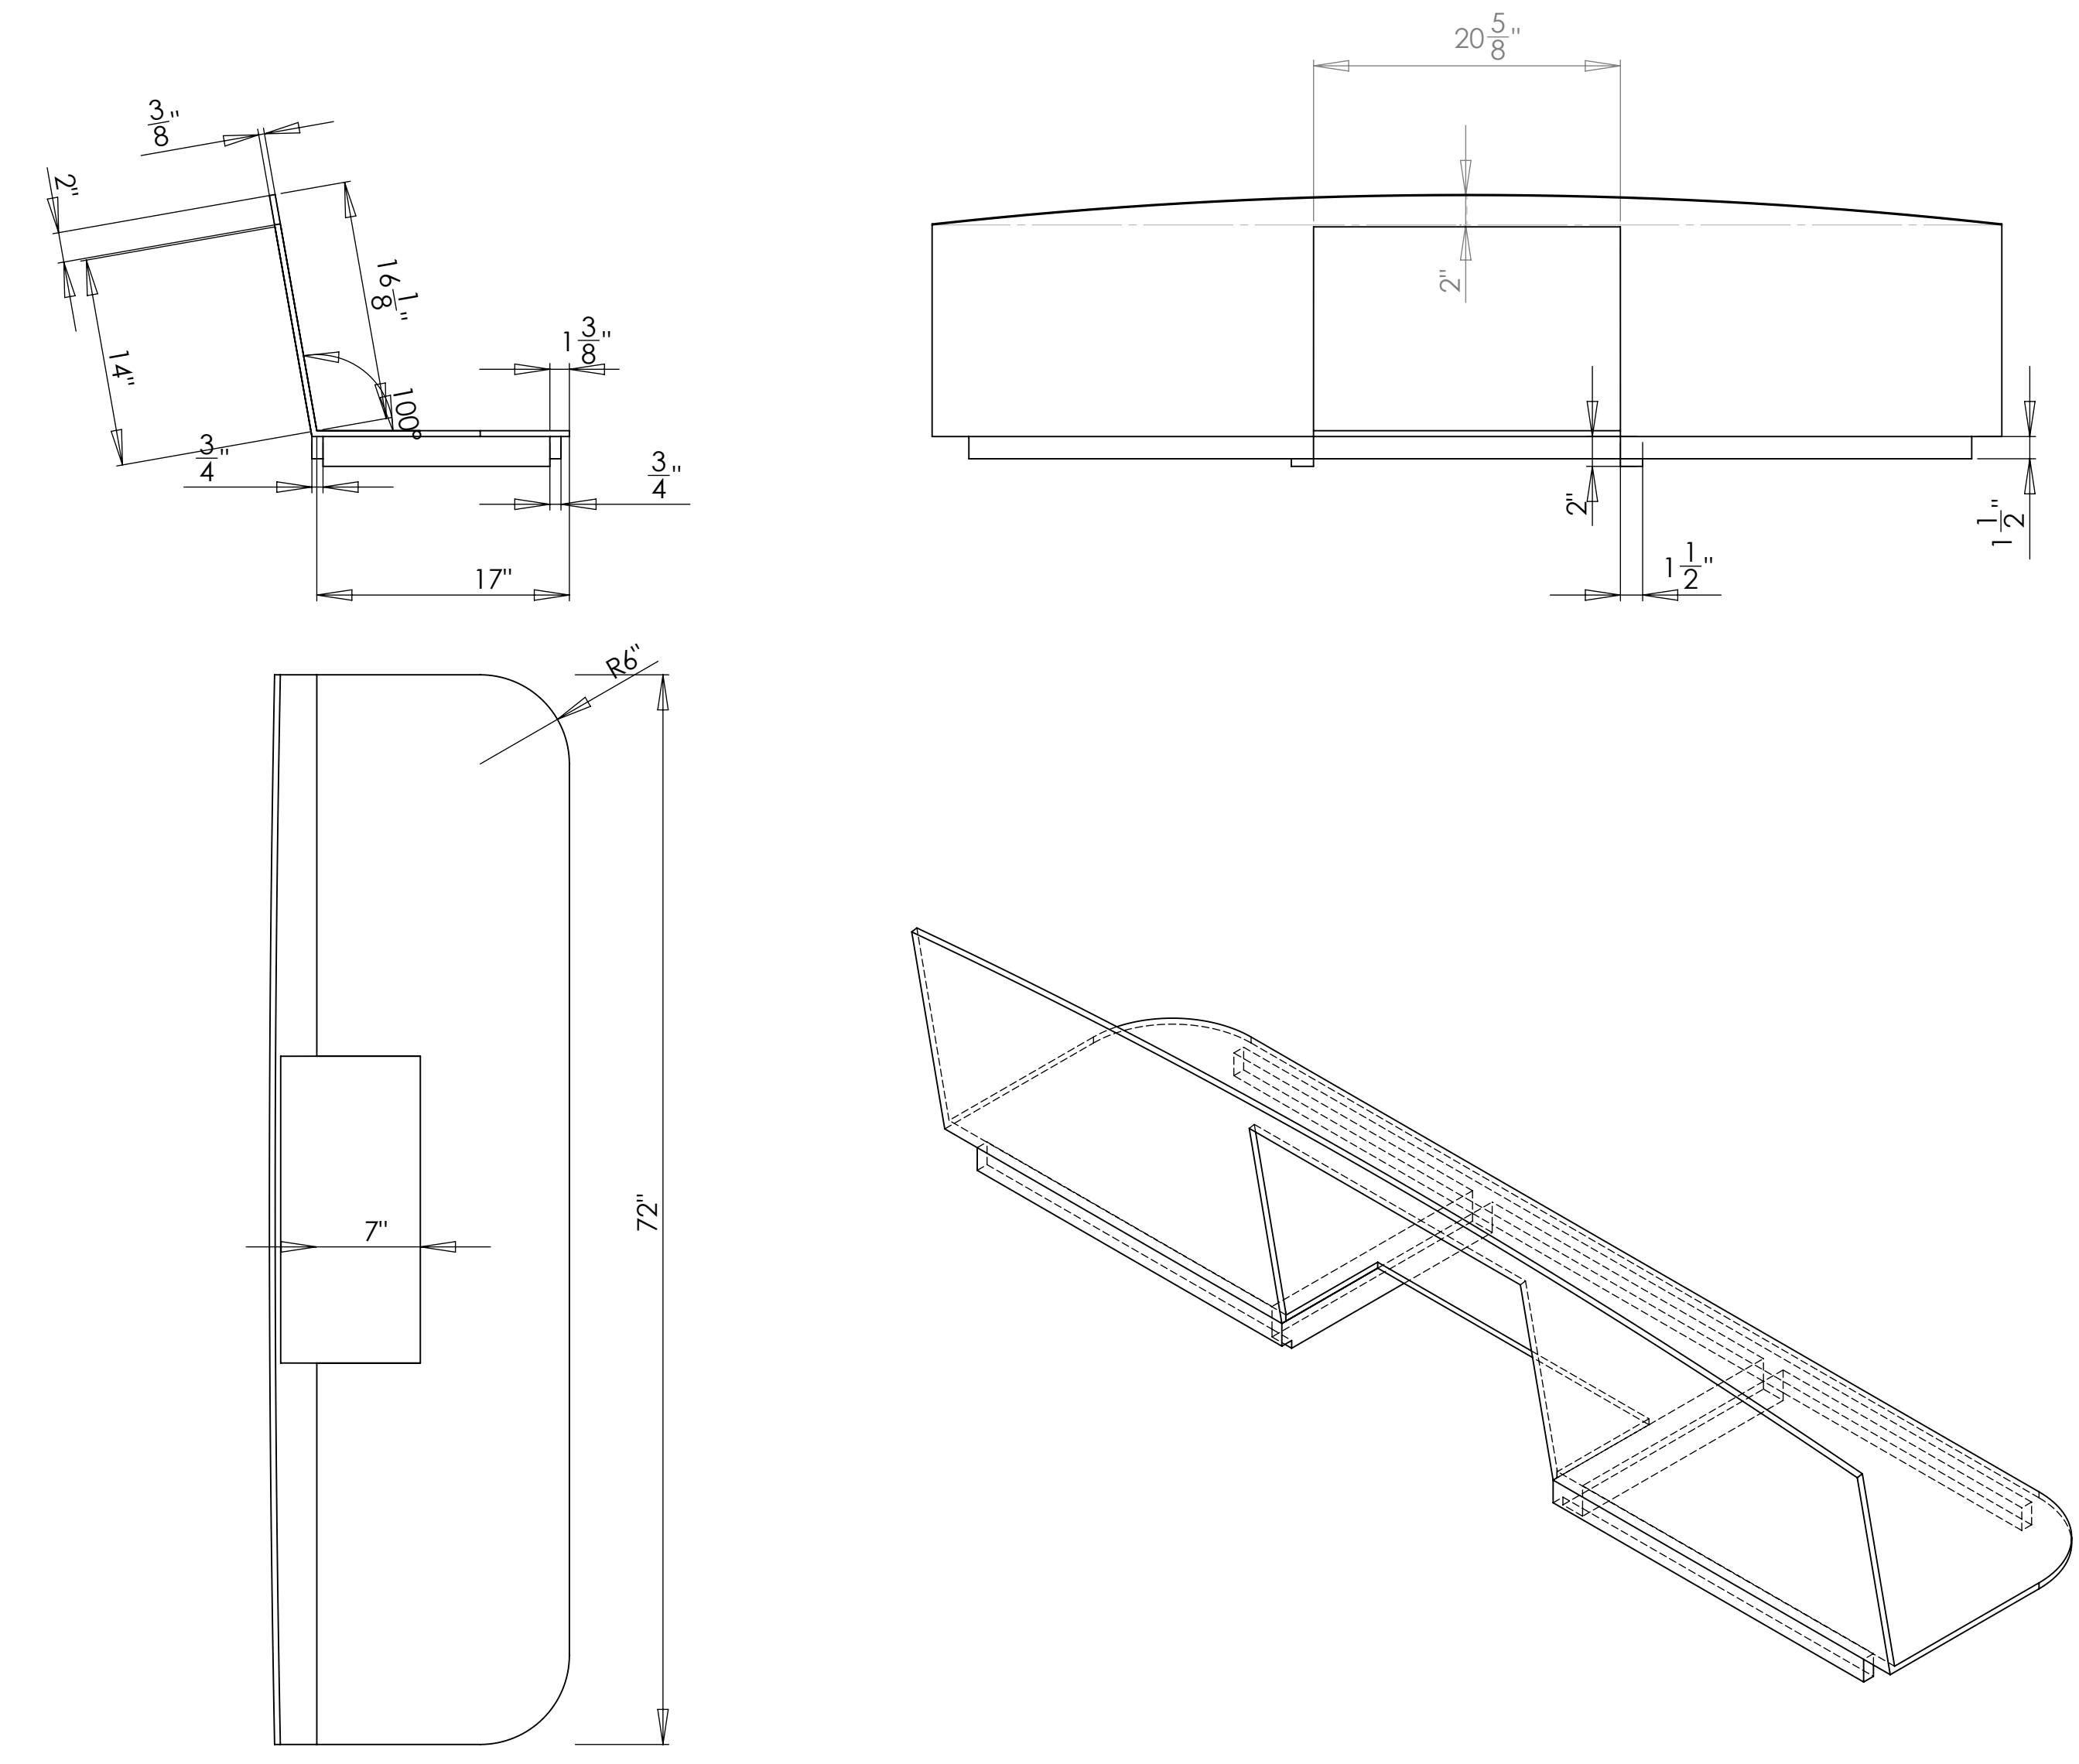

Aft Seat assay Riviera